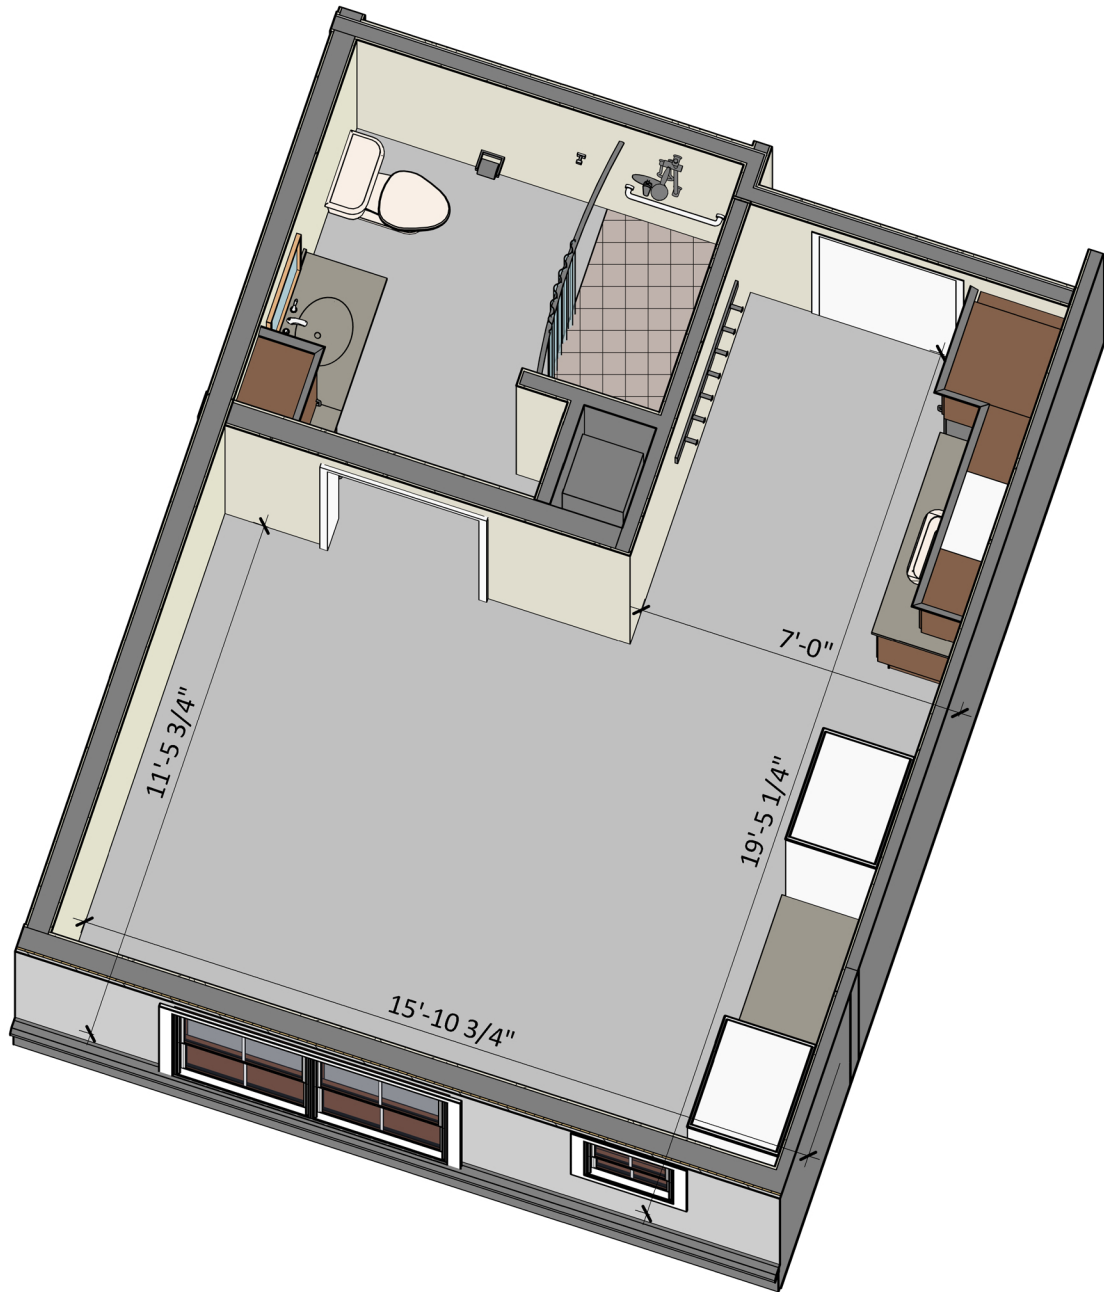

# CEDAR

APPROX. 334 SQ FT

**Columbia  
Cottage**

ASSISTED LIVING