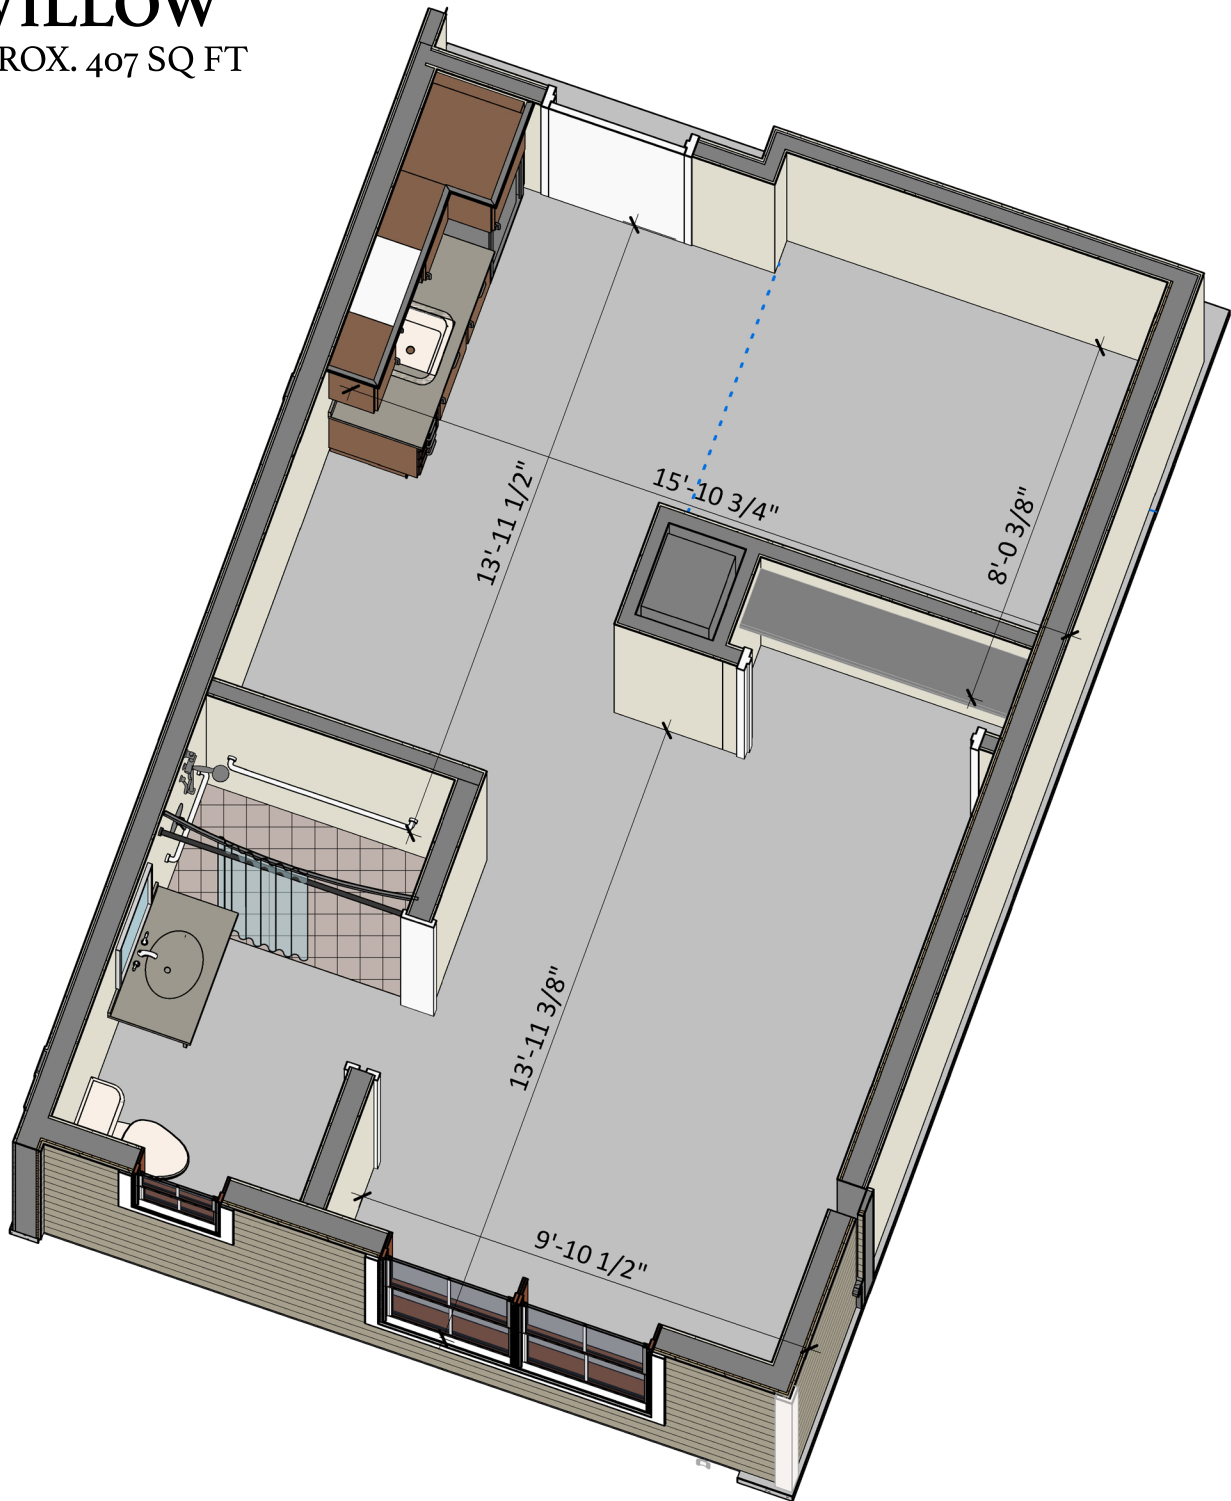

# WILLOW

APPROX. 407 SQ FT

**Columbia  
Cottage**

ASSISTED LIVING