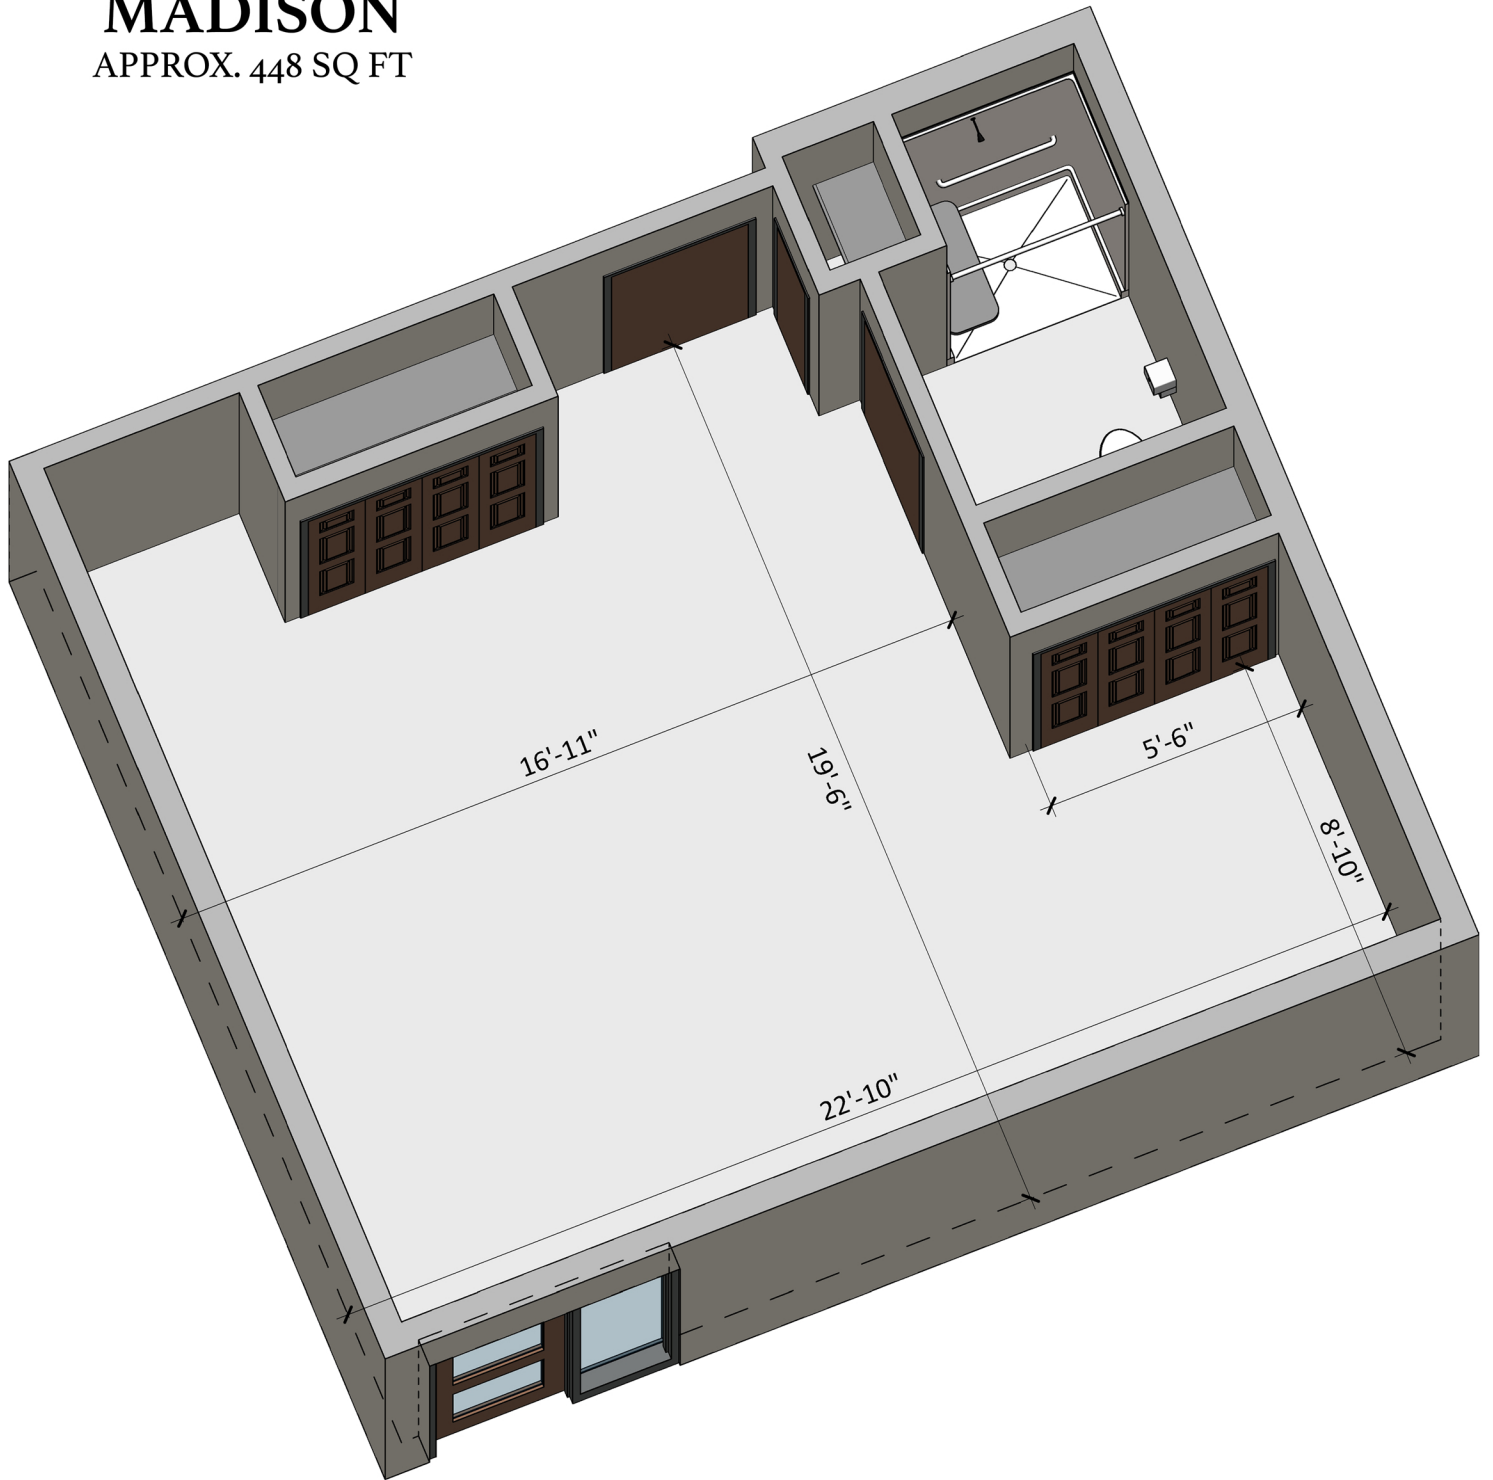

MADISON

APPROX. 448 SQ FT

Columbia Cottage is a Horst Group Inc. community.

Collegeville

901 East Main Street, Collegeville, PA 19426
610-409-8910
ColumbiaCottage.com