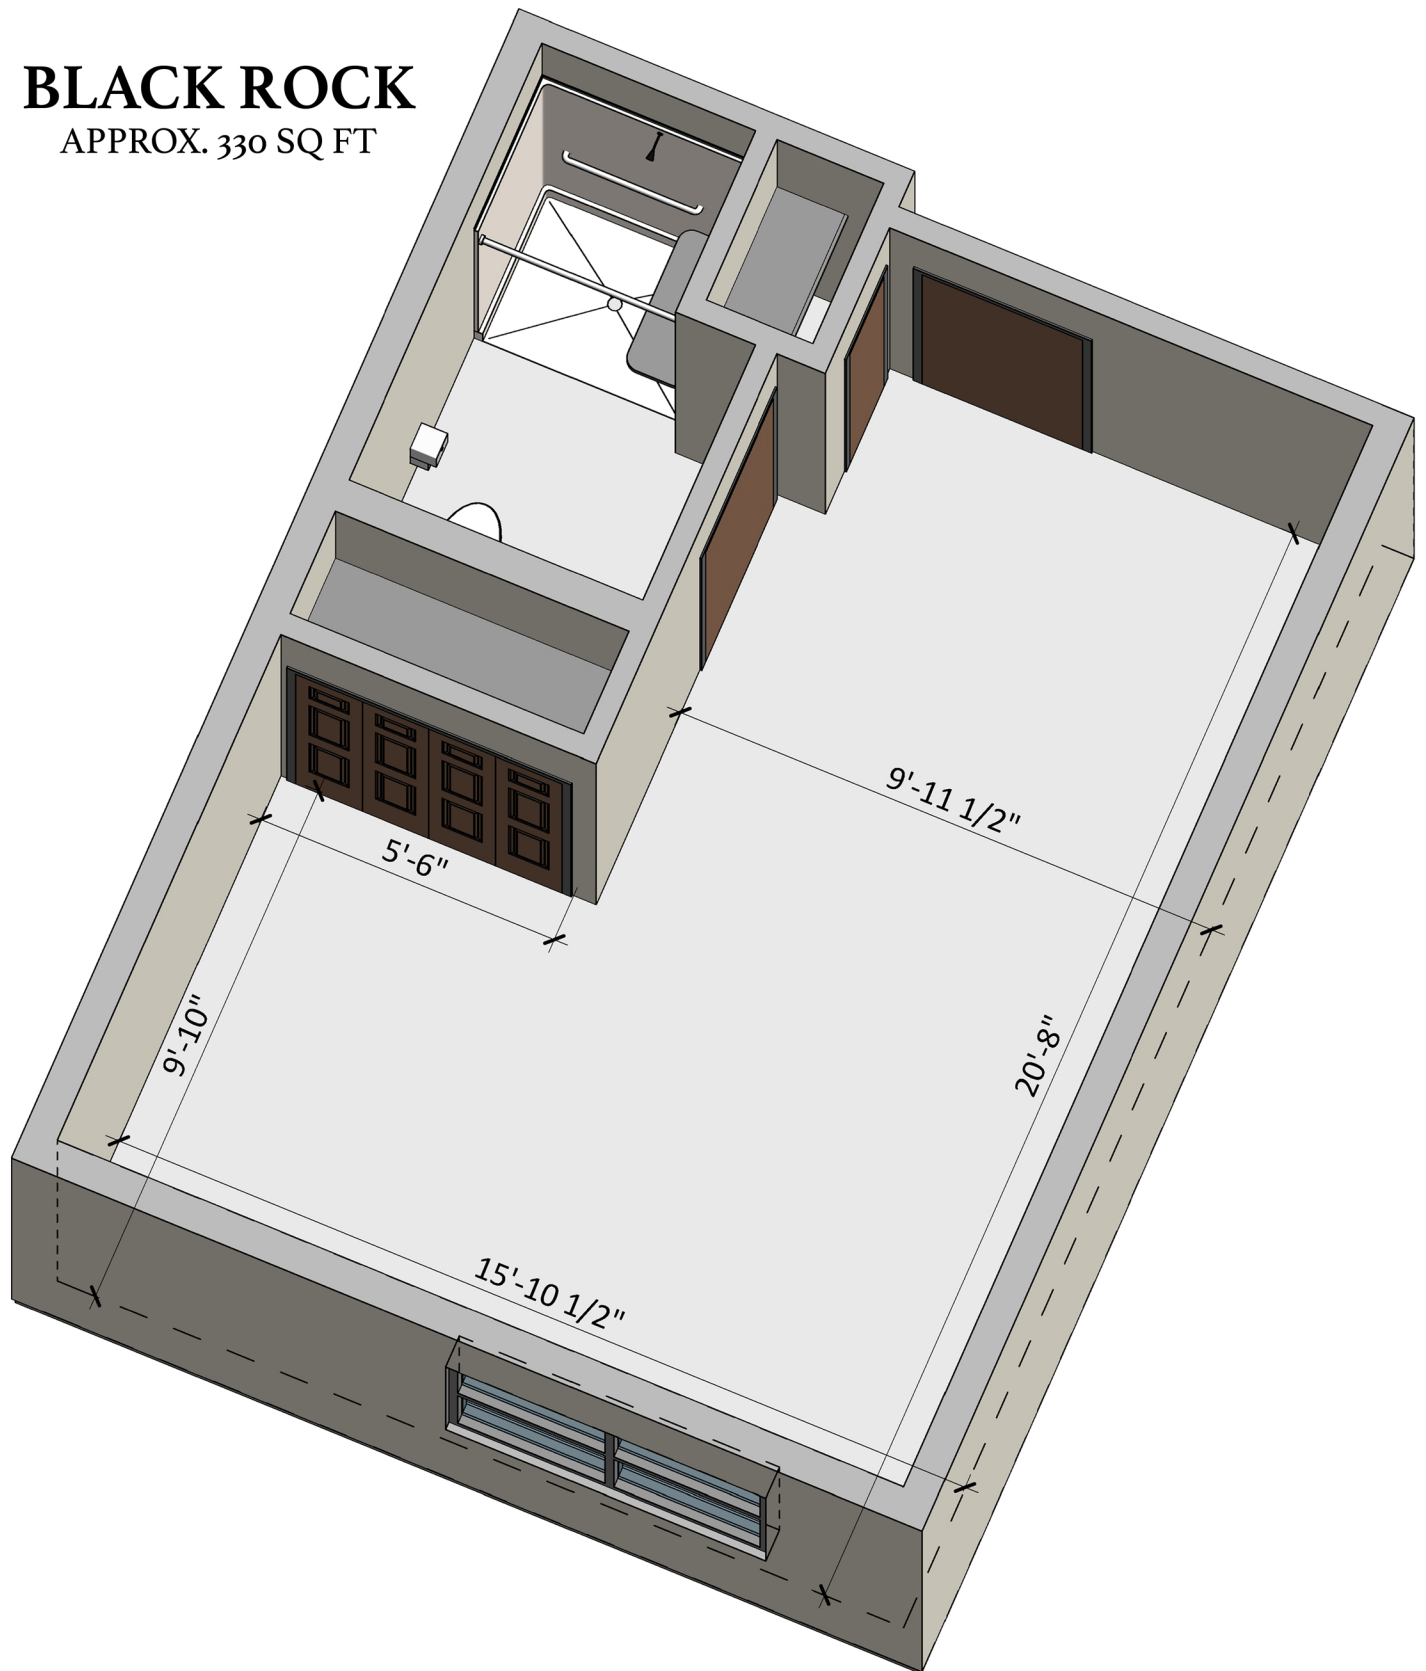

BLACK ROCK

APPROX. 330 SQ FT

Columbia Cottage is a Horst Group Inc. community.

Hanover

2288 Grandview Road, Hanover, PA 17331

717-630-9178

ColumbiaCottage.com