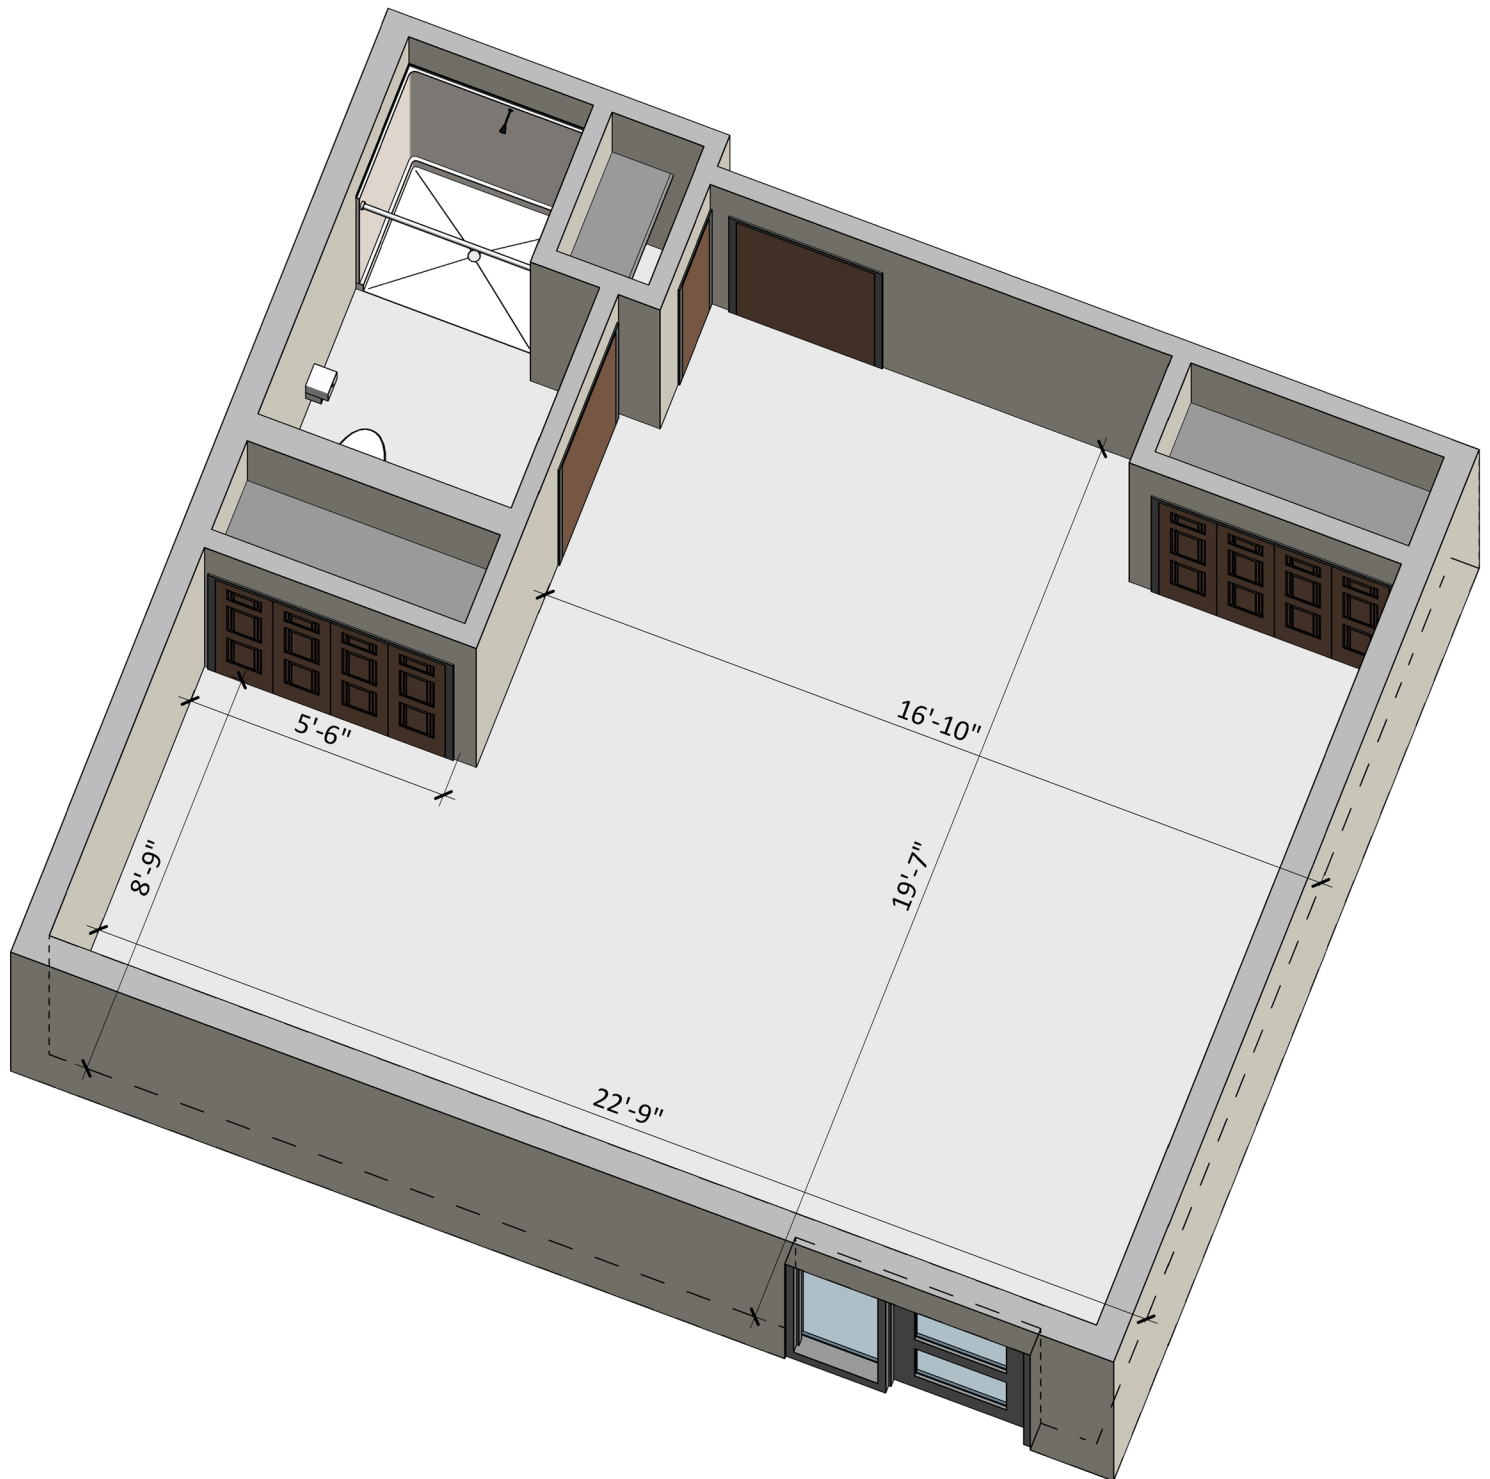

EISENHOWER

APPROX. 450 SQ FT

Columbia Cottage is a Horst Group Inc. community.

Hanover

2288 Grandview Road, Hanover, PA 17331

717-630-9178

ColumbiaCottage.com